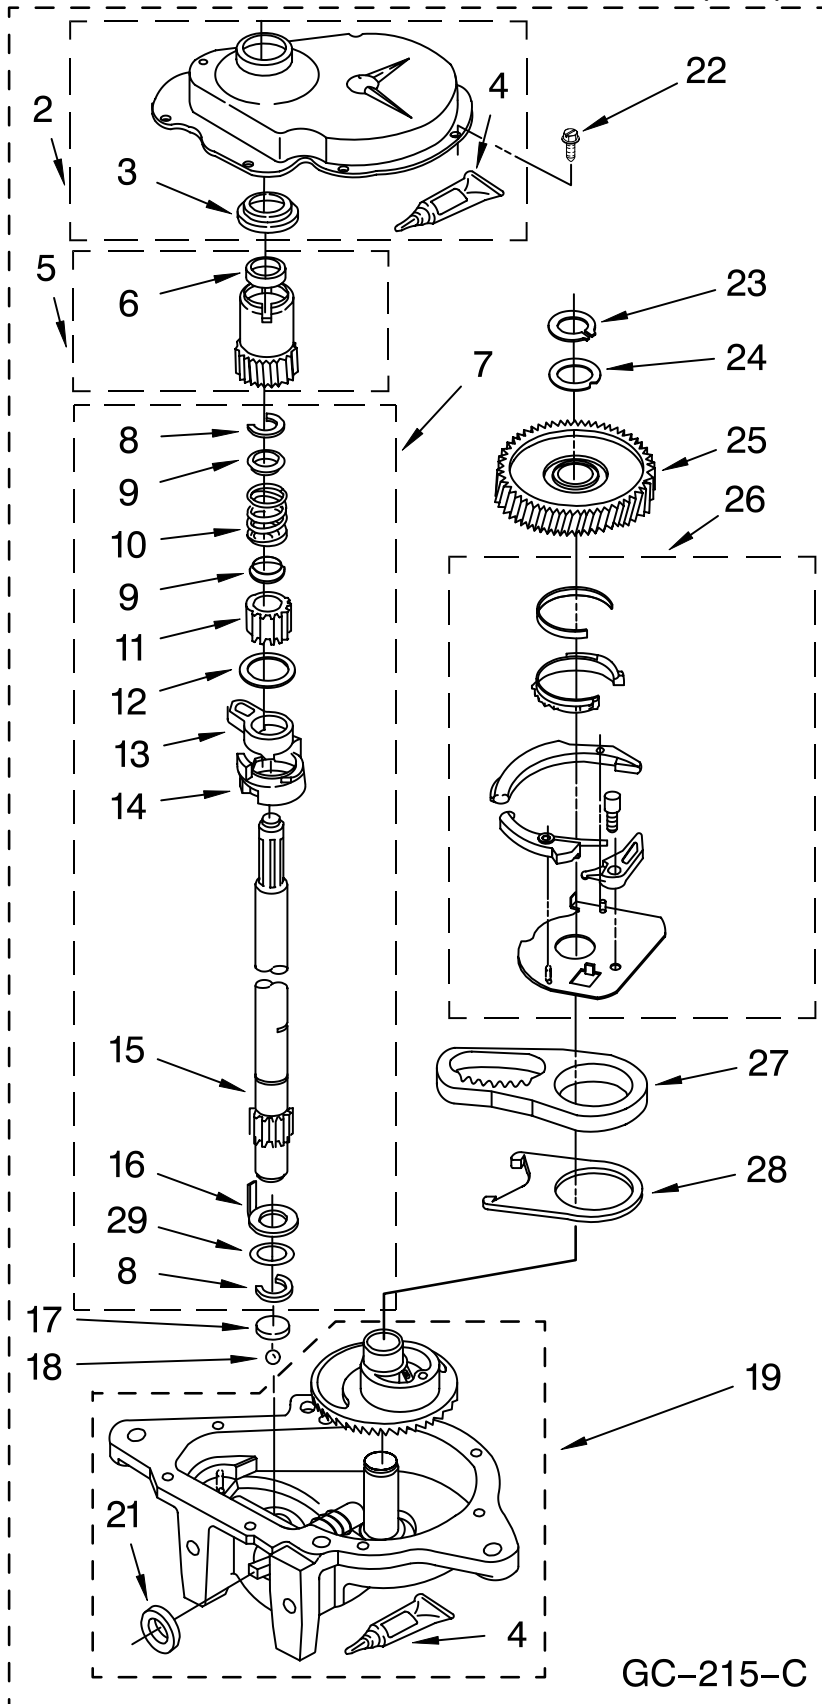

# WIRING HARNESS PARTS

For Model: NTW5400TQ0

(White)

Illus. No.	Part No.	DESCRIPTION	Illus. No.	Part No.	DESCRIPTION	Illus. No.	Part No.	DESCRIPTION
1	3349557	Retainer, Harness	9	62889	Receptacle, Terminal	16	3390423	Block, Disconnect (12-Way)
2	388498	Clip, Harness			(3-Way)	17	3347730	Receptacle (6-Way)
3	3347812	Clip, Harness	10	353424	Plug, Terminal (3-Way)	18	3948617	Connector (T.P.A.) (3-Circuit)
4	3352501	Clip, Harness (Push-In)	11	62505	Block, Disconnect (Motor 2 Speed)	19	3360056	Plug (T.P.A.) (3-Circuit)
5	90016	Clip, Harness (Half-Harness)	12	3347243	Block, Disconnect	20		Block, Connector
6	3390496	Clip, Harness	13	63523	Protector		3354925	Natural
7	389379	Retainer, Harness	14	717252	Connector (2-Way)		3354926	Red
8		Timer, Block Disconnect	15	3352944	Clip, Harness			
	3948614	Natural						
	352089	Black						

# GEARCASE PARTS

For Model: NTW5400TQ0

(White)

Illus. No.	Part No.	DESCRIPTION
1	3360630	Gearcase (Complete)
2	285202	Cover, Gearcase
3	3349985	Seal, Gearcase Cover
4	285195	Sealer, Gasket (.20 Fl. Oz.) (6 ml)
5	63320	Pinion, Spin (Includes Illus. 25)
6	356427	Seal, Spin Pinion
7	389387	Shaft, Agitator (Complete)
8	90369	Ring, Retaining (2)
9	62677	Retainer, Spring
10	62676	Spring, Agitate
11	63273	Gear, Agitate (Includes 15 and 29)
12	62619	Washer, Agitate Gear
13	62580	Cam Follower (Includes 14)
14	62581	Cam, Agitate (Includes 13)
15	285509	Shaft, Agitator (Includes 11 and 29)
16	62618	Washer, Cam Thrust
17	16018	Bearing, Thrust
18	85529	Ball, Bearing
19	389230	Bottom and Pinion, Gearcase
21	285352	Seal, Thrust Plug
22	3351614	Screw, Gearcase Cover, Mounting (8) (10-24 x 3/8)
23	3362552	Ring, Retaining
24	285735	Washer Kit, Thrust
25	62570	Gear, Spin
26	388253	Neutral Assembly
27	3349296	Rack, Connecting
28	62621	Actuator, Shift
29	388815	Washer, Intermediate